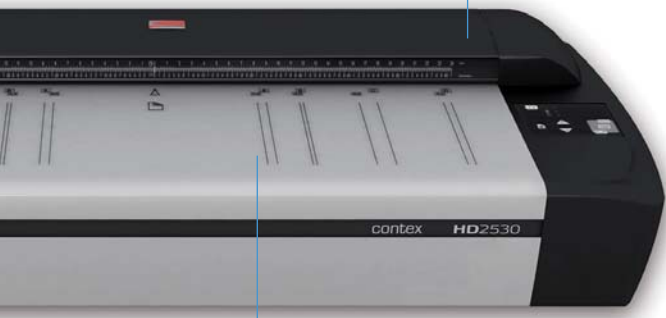

## IDEAL/Contex HD2530

Expand your business opportunities with IDEAL/Contex's HD2530 all-round color and monochrome HD2530 wide format scanner featuring advanced technology and quality imaging. Small enough to fit on your desk, yet big enough to handle your toughest archiving tasks - the IDEAL/Contex HD2530 delivers HD quality in an attractively small package. The 25" imaging area is designed to facilitate archival and reprographic tasks with a wide variety of technical documents, detailed maps and drawings, or color posters and architectural sketches - all with unparalleled detail and accuracy. IDEAL/Contex HD2530 handles up to A1 or D-sized originals and documents with ease. With uncompromising image quality standards, the IDEAL/Contex HD2530 is designed to provide dependable, top-quality results for businesses-critical imaging tasks. Whether you are a private business, government agency or high-volume copy shop, IDEAL/Contex's full range of HD scanners is the right solution for improved efficiency and productivity.

See more at [www.ideal.com](http://www.ideal.com)

Large Format Imaging Solutions

AWD for a perfect and even grip on any kind of original - even thick documents!

The 25-inch scanning area is ideal for scanning up to A1 or D-size documents or well logs.

## Features

- 25-inch design can handle up to A1 or D-size originals
- 48-bit color and 16-bit grayscale image data capture from high quality CCD technology
- Two efficient plug'n'play interface options - FireWire and USB 2.0
- On-board Image Processing: Built-in Sharpen, Blur, Descreen, Error Diffusion, Adaptive Thresholding
- Scan-to-Net function for scanner sharing over a network, and sending files to remote PCs
- Color calibration to sRGB color space
- Upgrade to PLUS model for more speed and higher resolution.